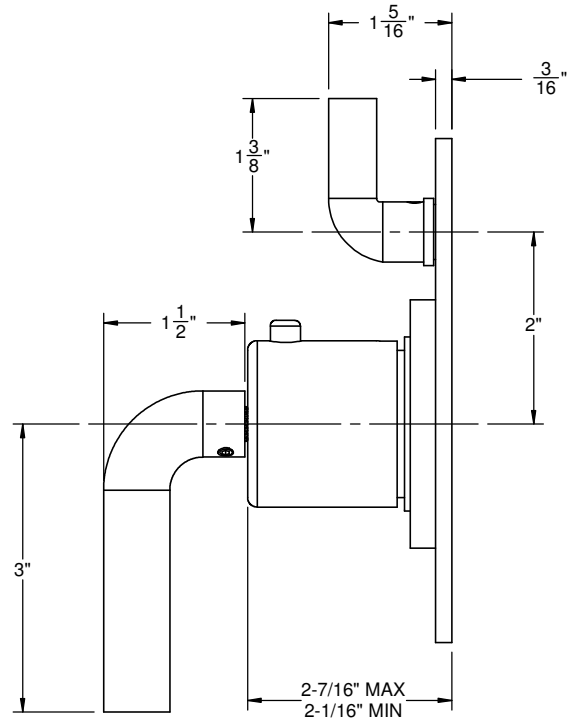

California Faucets®

Tamalpais™

STYLETHERM TRIM ONLY W/ SINGLE VOLUME CONTROL

Features

- All brass construction
- 100°F safety stop button with manual override
- Single integral volume control
- 5-1/4" square faceplate; flat profile
- Less head, arm and flange
- Engraved brass temperature ring
- Over 30 finishes including 15 PVD finishes

Codes/Standards Applicable

Product meets or exceeds the following:

- ASME A112.18.1/CSA B125.1
- ASSE 1016
- ADA compliant

TO-THF1L-74

ALL DIMENSIONS SHOWN TO NEAREST 1/16"