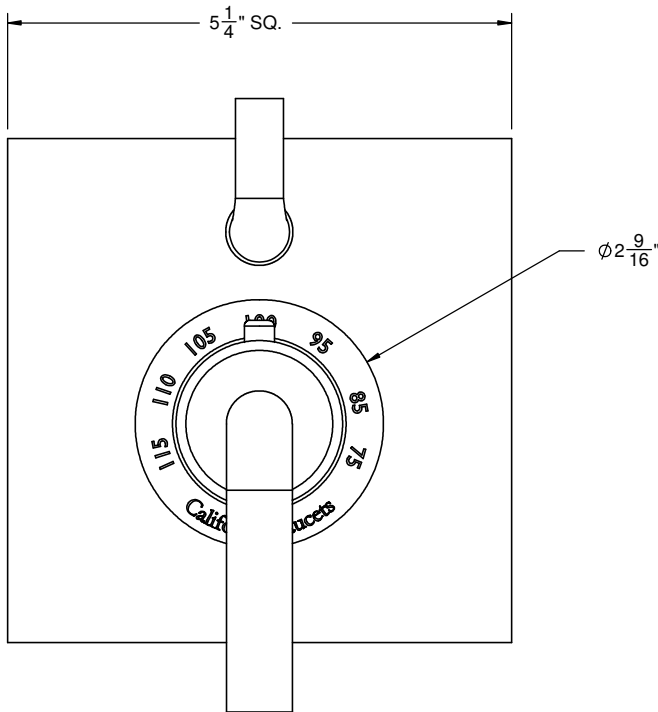

California Faucets®

Tamalpais™

STYLETHERM TRIM ONLY W/ SINGLE VOLUME CONTROL

Features

- All brass construction
- 100°F safety stop button with manual override
- Single integral volume control
- 5-1/4" square faceplate; flat profile
- Less head, arm and flange
- Engraved brass temperature ring
- Over 30 finishes including 15 PVD finishes

Codes/Standards Applicable

Product meets or exceeds the following:

- ASME A112.18.1/CSA B125.1
- ASSE 1016
- ADA compliant

TO-THF1L-74

ALL DIMENSIONS SHOWN TO NEAREST 1/16"